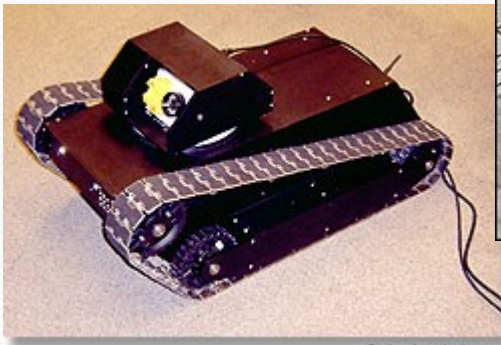

OFRO

Submitted photo